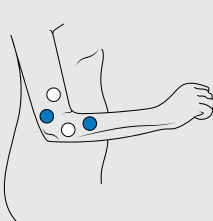

TENS ELECTRODES

Reusable Electrodes for Electrical Stimulation

FEATURES

EASY APPLICATION AND REMOVAL

Simply peel the TENS electrode off the skin when stimulation is complete, and place back on the correct side of the protective liner to be easily accessed and reused for the next stimulation session.

TENS electrodes come in multiple shapes and sizes to contour to every body type and can be easily applied to several different parts of the body.

PACKAGING

Reusable pouch for easy storage

TENS PLACEMENT - TENS electrodes may be used on various places on the body:

BACK OF NECK

ELBOWS

KNEES

FOOT & ANKLE

HIPS

LOWER BACK

WRISTS

TENS ELECTRODES

Reusable Electrodes for Electrical Stimulation

WHAT IS TENS?

Transcutaneous electrical nerve stimulation (TENS) is a non-invasive, nonpharmacological electrotherapeutic procedure used for pain control. TENS involves the application of electrical current through electrodes placed on the skin through the accompanied use of a TENS Unit.